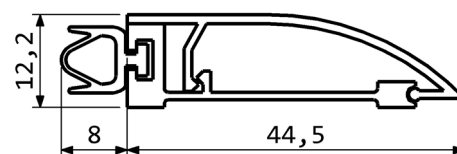

THRESHOLD SEAL

MAIN APPLICATION
UNIVERSAL

TS-258BST

PROFILES	SEAL	STANDARD LENGTH	MAX LENGTH
ALUMINIUM	SILICONE (-40°C/+200°C)	1000	3000

Cover	Silver matte anodised
Seal	Grey self-extinguish silicone
End caps	Black ABS
Fixing	Screws - Slotted holes upon request

CODE	LENGTH mm	BOX PCS
TS-258BST1000	1000	30

TS-250BST

PROFILES	SEAL	STANDARD LENGTH	MAX LENGTH
ALUMINIUM	PVC (-10°C/+60°C)	1000	3000

Cover	Silver matte anodised
Seal	Black self-extinguish PVC
End caps	Black ABS
Fixing	Screws - Holes upon request

CODE	LENGTH mm	BOX PCS
TS-250BST1000	1000	30

DIMENSIONS IN [mm] - THE MANUFACTURER RESERVES THE RIGHT TO MAKE TECHNICAL CHANGES WITHOUT NOTICE