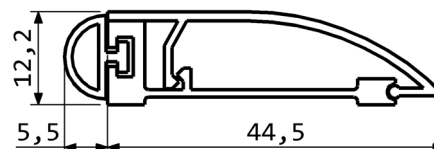

THRESHOLD SEAL

MAIN APPLICATION
UNIVERSAL

TS-258BST

PROFILES	SEAL	STANDARD LENGTH	MAX LENGTH
ALUMINIUM	SILICONE (-40°C/+200°C)	1000	3000

Cover	Silver matte anodised
Seal	Grey self-extinguish silicone
End caps	Black ABS
Fixing	Screws - Slotted holes upon request

CODE	LENGTH mm	BOX PCS
TS-258BST1000	1000	30

TS-250BST

PROFILES	SEAL	STANDARD LENGTH	MAX LENGTH
ALUMINIUM	PVC (-10°C/+60°C)	1000	3000

Cover	Silver matte anodised
Seal	Black self-extinguish PVC
End caps	Black ABS
Fixing	Screws - Holes upon request

CODE	LENGTH mm	BOX PCS
TS-250BST1000	1000	30

DIMENSIONS IN [mm] - THE MANUFACTURER RESERVES THE RIGHT TO MAKE TECHNICAL CHANGES WITHOUT NOTICE