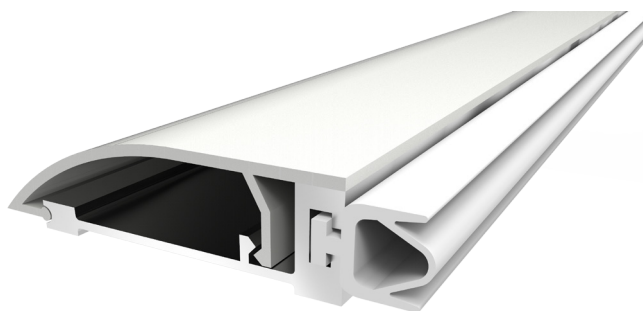

THRESHOLD SEAL

MAIN APPLICATION
UNIVERSAL

TS-258BST

PROFILES	SEAL	STANDARD LENGTH	MAX LENGTH
ALUMINIUM	SILICONE (-40°C/+200°C)	1000	3000

Cover	Silver matte anodised
Seal	Grey self-extinguish silicone
End caps	Black ABS
Fixing	Screws - Slotted holes upon request

CODE	LENGTH mm	BOX PCS
TS-258BST1000	1000	30

TS-250BST

PROFILES	SEAL	STANDARD LENGTH	MAX LENGTH
ALUMINIUM	PVC (-10°C/+60°C)	1000	3000

Cover	Silver matte anodised
Seal	Black self-extinguish PVC
End caps	Black ABS
Fixing	Screws - Holes upon request