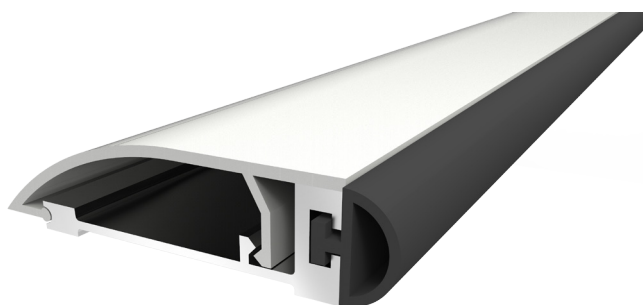

THRESHOLD SEAL

MAIN APPLICATION
UNIVERSAL

TS-258BST

PROFILES	SEAL	STANDARD LENGTH	MAX LENGTH
ALUMINIUM	SILICONE (-40°C/+200°C)	1000	3000

Cover	Silver matte anodised
Seal	Grey self-extinguish silicone
End caps	Black ABS
Fixing	Screws - Slotted holes upon request

CODE	LENGTH mm	BOX PCS
TS-258BST1000	1000	30

TS-250BST

PROFILES	SEAL	STANDARD LENGTH	MAX LENGTH
ALUMINIUM	PVC (-10°C/+60°C)	1000	3000

Cover	Silver matte anodised
Seal	Black self-extinguish PVC
End caps	Black ABS
Fixing	Screws - Holes upon request