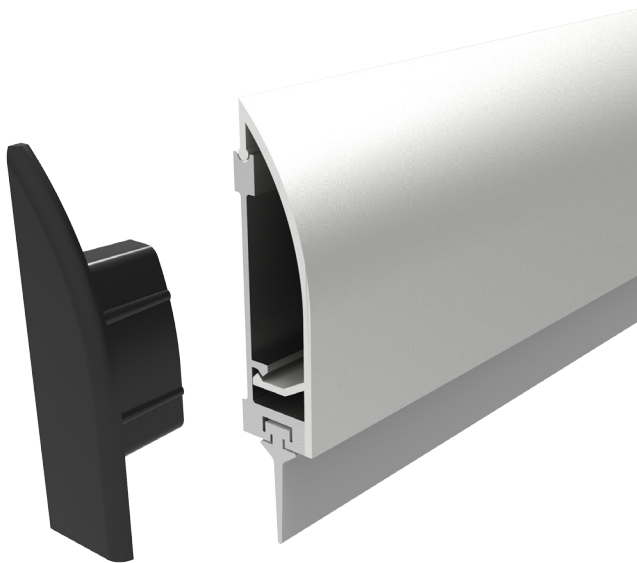

RD-241GCG

PROFILES	SEAL	STANDARD LENGTH	MAX LENGTH
ALUMINIUM	SILICONE (-40°C/+200°C)	1000	3000

NEW

CONFIGURATION: **RD-241GCG-G**

Cover	Silver matte anodised
Seal	Grey self-extinguish silicone
End caps	Black ABS
Fixing	Screws - Slotted holes upon request

CONFIGURATION: **RD-241GCG-N**

Cover	Silver matte anodised
Seal	Black self-extinguish silicone
End caps	Black ABS
Fixing	Screws - Slotted holes upon request

CODE	LENGTH mm	SEAL COLOUR	BOX PCS
RD-241GCG-G1000	1000	GREY	24
RD-241GCG-N1000	1000	BLACK	24