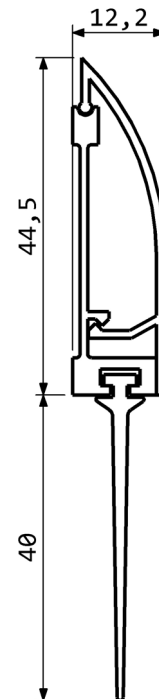

RAIN DEFLECTOR

MAIN APPLICATION
UNIVERSAL

RD-240GSG

PROFILES	SEAL	STANDARD LENGTH	MAX LENGTH
ALUMINIUM	/	1000	3000

Cover	Silver matte anodised
End caps	Black ABS
Fixing	Screws - Holes upon request

CODE	LENGTH mm	BOX PCS
RD-240GSG1000	1000	30

RD-243GCG

PROFILES	SEAL	STANDARD LENGTH	MAX LENGTH
ALUMINIUM	SILICONE (-40°C/+200°C)	1000	3000

NEW

Cover	Silver matte anodised
Seal	Black self-extinguish silicone
End caps	Black ABS
Fixing	Screws - Holes upon request

CODE	LENGTH mm	BOX PCS
RD-243GSG1000	1000	20

DIMENSIONS IN [mm] - THE MANUFACTURER RESERVES THE RIGHT TO MAKE TECHNICAL CHANGES WITHOUT NOTICE