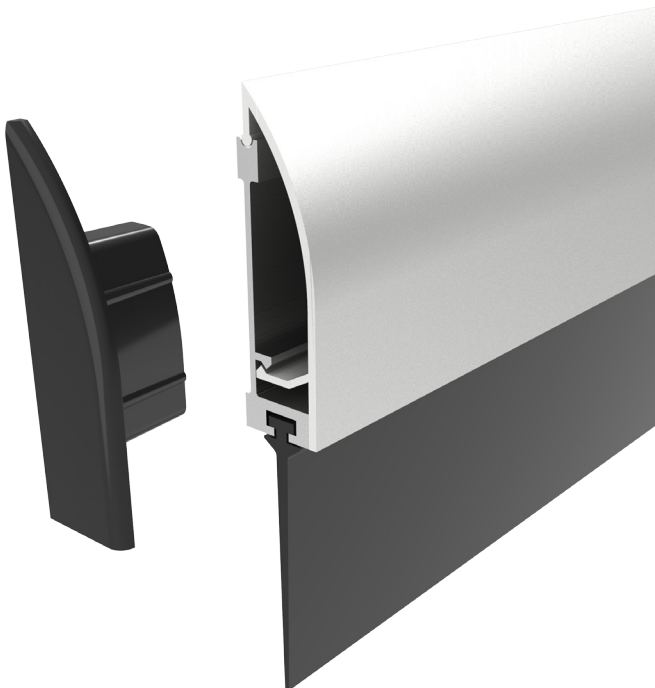

RAIN DEFLECTOR

MAIN APPLICATION
UNIVERSAL

RD-240GSG

PROFILES	SEAL	STANDARD LENGTH	MAX LENGTH
ALUMINIUM	/	1000	3000

Cover	Silver matte anodised
End caps	Black ABS
Fixing	Screws - Holes upon request

CODE	LENGTH mm	BOX PCS
RD-240GSG1000	1000	30

RD-243GCG

PROFILES	SEAL	STANDARD LENGTH	MAX LENGTH
ALUMINIUM	SILICONE (-40°C/+200°C)	1000	3000

NEW

Cover	Silver matte anodised
Seal	Black self-extinguish silicone
End caps	Black ABS
Fixing	Screws - Holes upon request

CODE	LENGTH mm	BOX PCS
RD-243GSG1000	1000	20

DIMENSIONS IN [mm] - THE MANUFACTURER RESERVES THE RIGHT TO MAKE TECHNICAL CHANGES WITHOUT NOTICE