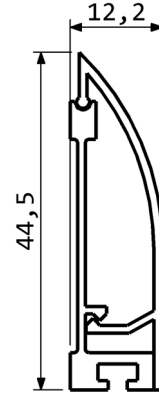

RAIN DEFLECTOR

MAIN APPLICATION
UNIVERSAL

RD-240GSG

PROFILES	SEAL	STANDARD LENGTH	MAX LENGTH
ALUMINIUM	/	1000	3000

Cover	Silver matte anodised
End caps	Black ABS
Fixing	Screws - Holes upon request

CODE	LENGTH mm	BOX PCS
RD-240GSG1000	1000	30

RD-243GCG

PROFILES	SEAL	STANDARD LENGTH	MAX LENGTH
ALUMINIUM	SILICONE (-40°C/+200°C)	1000	3000

NEW

Cover	Silver matte anodised
Seal	Black self-extinguish silicone
End caps	Black ABS
Fixing	Screws - Holes upon request

CODE	LENGTH mm	BOX PCS
RD-243GSG1000	1000	20

DIMENSIONS IN [mm] - THE MANUFACTURER RESERVES THE RIGHT TO MAKE TECHNICAL CHANGES WITHOUT NOTICE