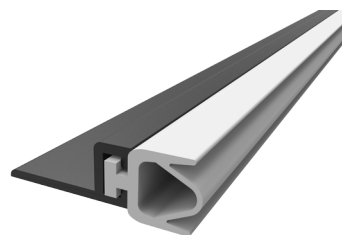

**PERIMETER SEAL**

**MAIN APPLICATION  
UNIVERSAL**

**PS-220B**

PROFILE	SEAL	STANDARD LENGTH	MAX LENGTH
ALUMINIUM	PVC (-10°C/+60°C)	1000	3000

**CONFIGURATION: BS-220B-A**

Profile	Silver matte anodised aluminium alloy
Seal	Black self-extinguish PVC
Fixing	Screws - Slotted holes upon request

**CONFIGURATION: BS-220B-N**

Profile	Black anodised aluminium alloy
Seal	Black self-extinguish PVC
Fixing	Screws - Slotted holes upon request

CODE	LENGTH mm	PROFILE COLOUR	SEAL COLOUR	BOX PCS
PS-220B-A1000	1000	SILVER	BLACK	50
PS-220B-N1000	1000	BLACK	BLACK	50

**PS-228B**

PROFILE	SEAL	STANDARD LENGTH	MAX LENGTH
ALUMINIUM	SILICONE (-40°C/+200°C)	1000	3000

**CONFIGURATION: BS-228B-A**

Profile	Silver matte anodised aluminium alloy
Seal	Grey self-extinguish silicone
Fixing	Screws - Slotted holes upon request

**CONFIGURATION: BS-228B-N**

Profile	Black anodised aluminium alloy
Seal	Grey self-extinguish silicone
Fixing	Screws - Slotted holes upon request

CODE	LENGTH mm	PROFILE COLOUR	SEAL COLOUR	BOX PCS
PS-228B-A1000	1000	SILVER	GREY	100
PS-228B-N1000	1000	BLACK	GREY	100