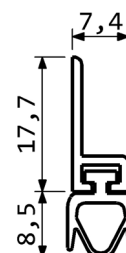

**PS-228B**

PROFILE	SEAL	STANDARD LENGTH	MAX LENGTH
ALUMINIUM	SILICONE (-40°C/+200°C)	1000	3000

**CONFIGURATION: BS-228B-A**

Profile	Silver matte anodised aluminium alloy
Seal	Grey self-extinguish silicone
Fixing	Screws - Slotted holes upon request

**CONFIGURATION: BS-228B-N**

Profile	Black anodised aluminium alloy
Seal	Grey self-extinguish silicone
Fixing	Screws - Slotted holes upon request

CODE	LENGTH mm	PROFILE COLOUR	SEAL COLOUR	BOX PCS
PS-228B-A1000	1000	SILVER	GREY	100
PS-228B-N1000	1000	BLACK	GREY	100

DIMENSIONS IN [mm] - THE MANUFACTURER RESERVES THE RIGHT TO MAKE TECHNICAL CHANGES WITHOUT NOTICE