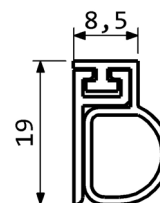

**PERIMETER SEAL**

**MAIN APPLICATION  
UNIVERSAL**

**PS-220B**

PROFILE	SEAL	STANDARD LENGTH	MAX LENGTH
ALUMINIUM	PVC (-10°C/+60°C)	1000	3000

**CONFIGURATION: BS-220B-A**

Profile	Silver matte anodised aluminium alloy
Seal	Black self-extinguish PVC
Fixing	Screws - Slotted holes upon request

**CONFIGURATION: BS-220B-N**

Profile	Black anodised aluminium alloy
Seal	Black self-extinguish PVC
Fixing	Screws - Slotted holes upon request

CODE	LENGTH mm	PROFILE COLOUR	SEAL COLOUR	BOX PCS
PS-220B-A1000	1000	SILVER	BLACK	50
PS-220B-N1000	1000	BLACK	BLACK	50

**PS-228B**

PROFILE	SEAL	STANDARD LENGTH	MAX LENGTH
ALUMINIUM	SILICONE (-40°C/+200°C)	1000	3000

**CONFIGURATION: BS-228B-A**

Profile	Silver matte anodised aluminium alloy
Seal	Grey self-extinguish silicone
Fixing	Screws - Slotted holes upon request

DIMENSIONS IN [mm] - THE MANUFACTURER RESERVES THE RIGHT TO MAKE TECHNICAL CHANGES WITHOUT NOTICE